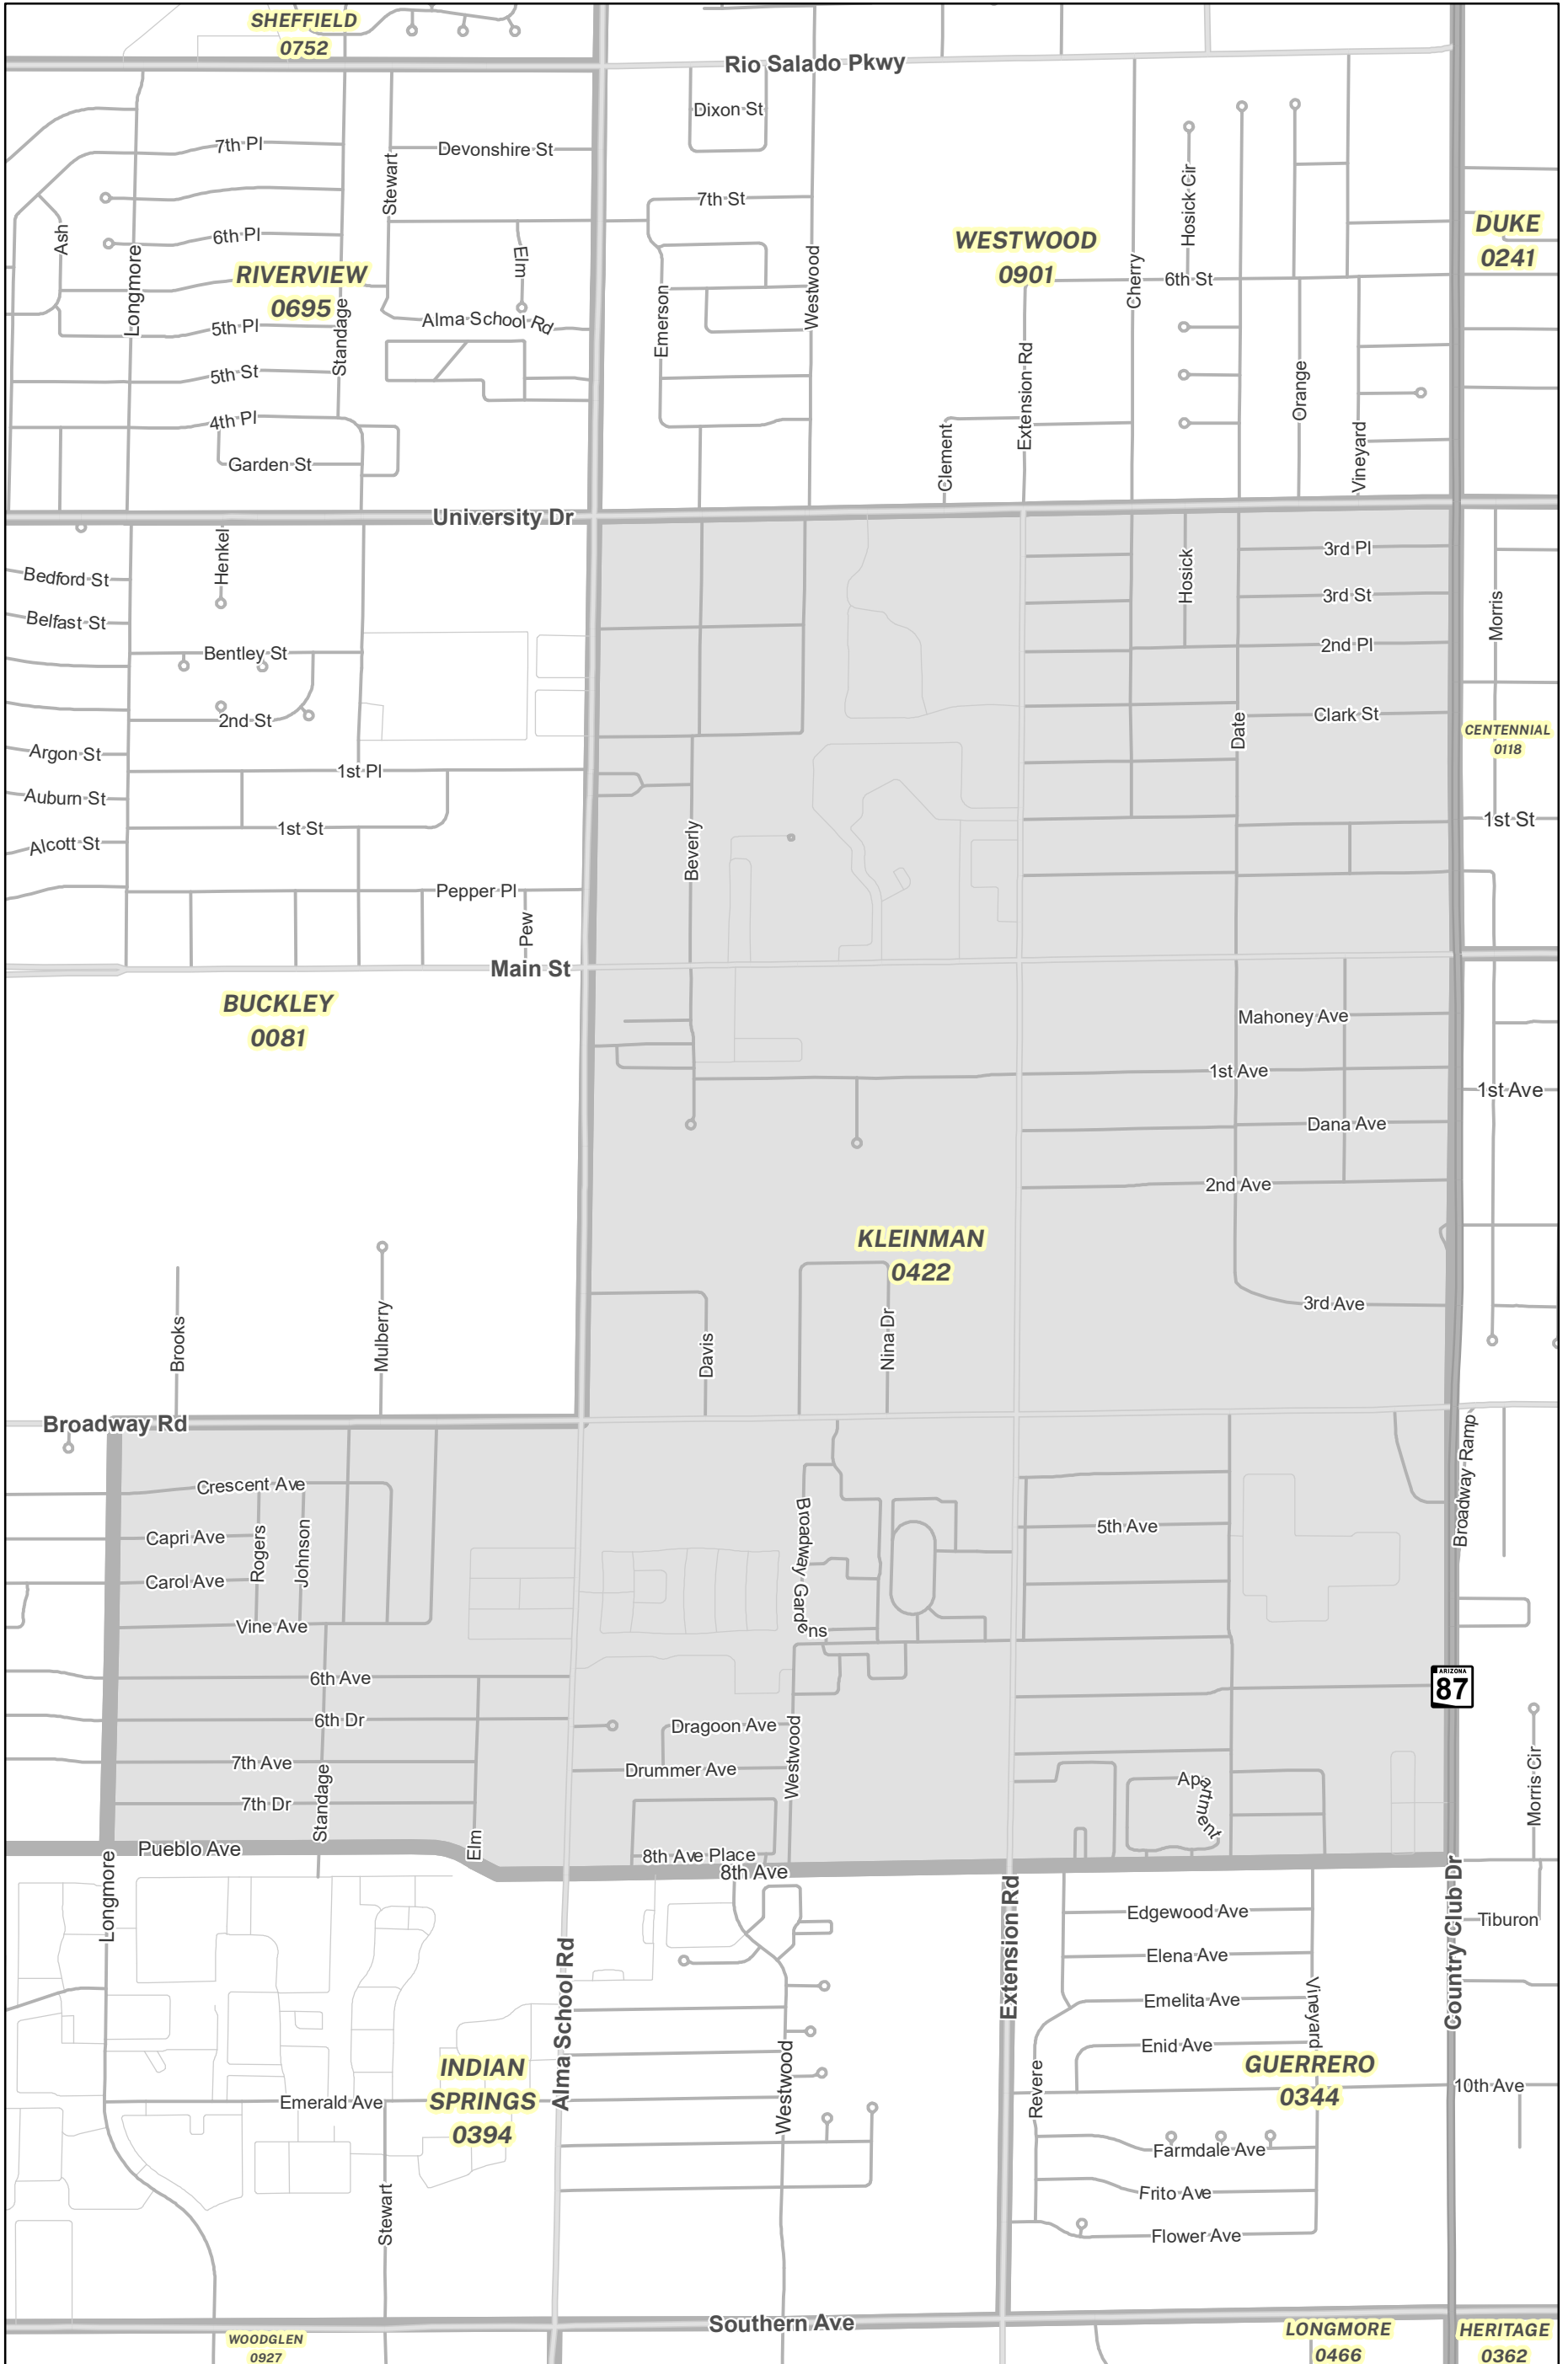

KLEINMAN - 0422

MARICOPA COUNTY
2022 VOTING PRECINCTS

Maricopa County Recorder's Office
&
Maricopa County Elections Department